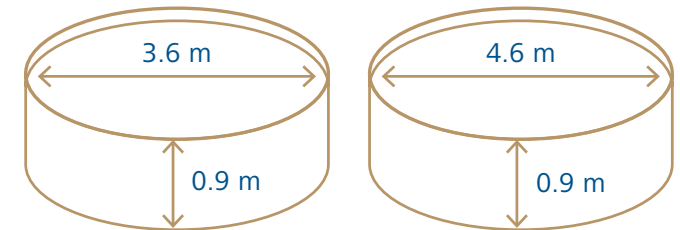

1 2 3 4 5 6 7

AZURO STEEL pools

Basic Serie

Advantages of Azuro BASIC pools

- ▶ Custom fit packing – all in one package
- ▶ High quality wall, thickness 0.35 mm
- ▶ Blue LAGOON liner 0.225 mm

Overview of models:

- ▶ 360, 460 (diameter 3.6 m and 4.6 m) in white
- ▶ 300A, 301 (diameter 3.6 m and 4.6 m) in blue

Specifications

Shape	round	
Diameter	3.6 x 0.9 m	4.6 x 0.9 m
Capacity	9 000 l	15 000 l
Weight of box	49.5 kg	80.5 kg
Package	380 x 380 x 1180 mm	
Recomm. filter from	2 m ³ /h	