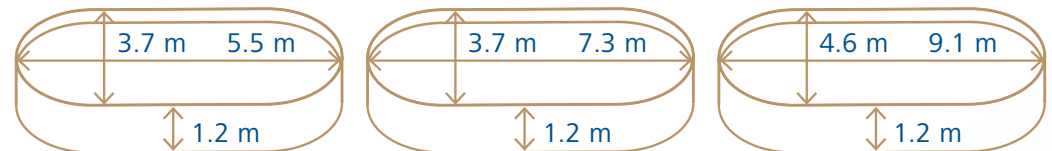

5 packages

Specifications

Shape	oval		
Height	1.2 m		
Diameter	3.7 x 5.5 m	3.7 x 7.3 m	4.6 x 9.1 m
Capacity	21 000 l	29 000 l	45 000 l
Weight of package	137 kg	202 kg	229 kg
Recomm. filter from	7 m ³ /h	7 m ³ /h	9 m ³ /h