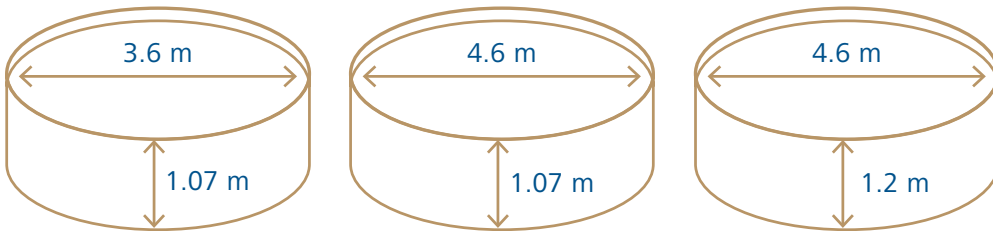

Package contains (1 box)

wall	liner	ladder	top/bottom rails	verticals	skim filter/skimmer
steel 0.35 mm	blue 0.225 mm	2-steps	plastic	x	yes*

AZURO STEEL pools

De Luxe Serie

Advantages of Azuro De Luxe pools

- ▶ High quality wall with wood colour finish, thickness 0.4 mm
 - ▶ Swirl liner 0.25 mm
- ▶ Construction and anticorrosive finish allows an above or in-ground installation

Overview of models:

- ▶ 400DL (3.6 x 1.07 m)
- ▶ 401DL (4.6 x 1.07 m)
- ▶ 402DL (4.6 x 1.2 m)