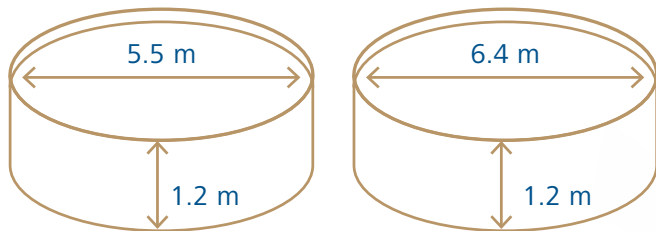

Specifications

Shape	round		
Diameter	3.6 x 1.07 m	4.6 x 1.07 m	4.6 x 1.2 m
Capacity	11 000 l	18 000 l	20 000 l
Weight of box	66 kg	81 kg	90 kg
Package size	550 x 360 x 1400 mm		
Recomm. filter from	skimfilter 2500 – 12 V / sand filter 5 m ³ /h		

Package contains (1 box)

wall	liner	ladder	top/bottom rails	verticals	skim filter/skimmer
steel 0.4 mm	swirl 0.25 mm	3-steps	plastic	x	yes*

AZURO STEEL pools

De Luxe Serie

Advantages of Azuro De Luxe pools

- ▶ High quality wall with wood colour finish, thickness 0.4 mm
- ▶ Swirl liner 0.425 mm
- ▶ Construction and anticorrosive finish allows an above or in-ground installation

Overview of models:

- ▶ 403DL (5.5 x 1.2 m)
- ▶ 406DL (6.4 x 1.2 m)